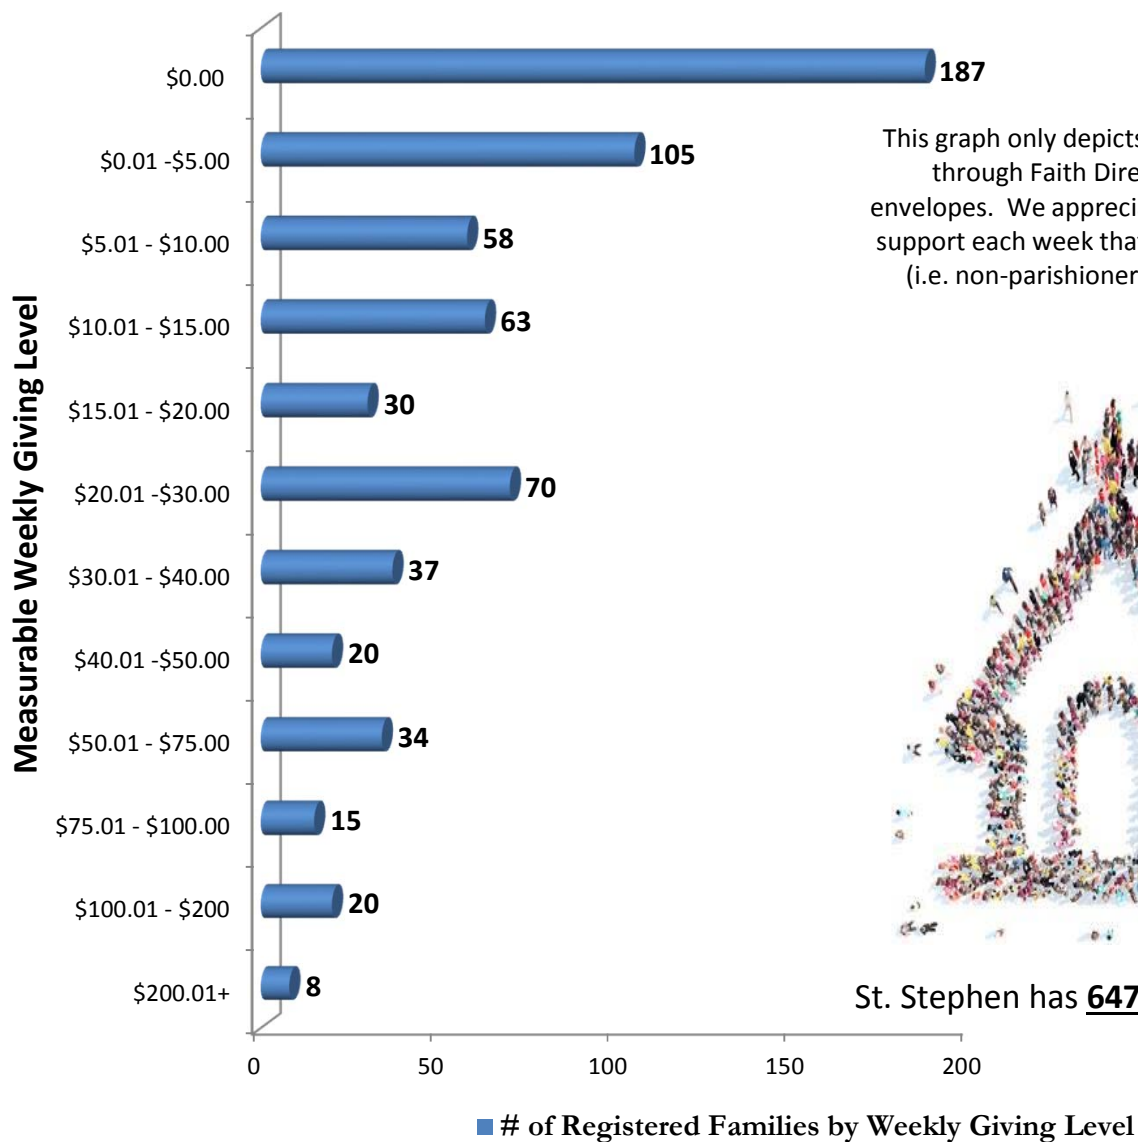

## St. Stephen Catholic Church Measurable Weekly Giving Level by Registered Families

This graph only depicts measurable support through Faith Direct and the parish envelopes. We appreciate those who provide support each week that cannot be measured (i.e. non-parishioners and cash donors).

St. Stephen has 647 Registered Families

**We Need Your Support to Build A Strong Foundation!**