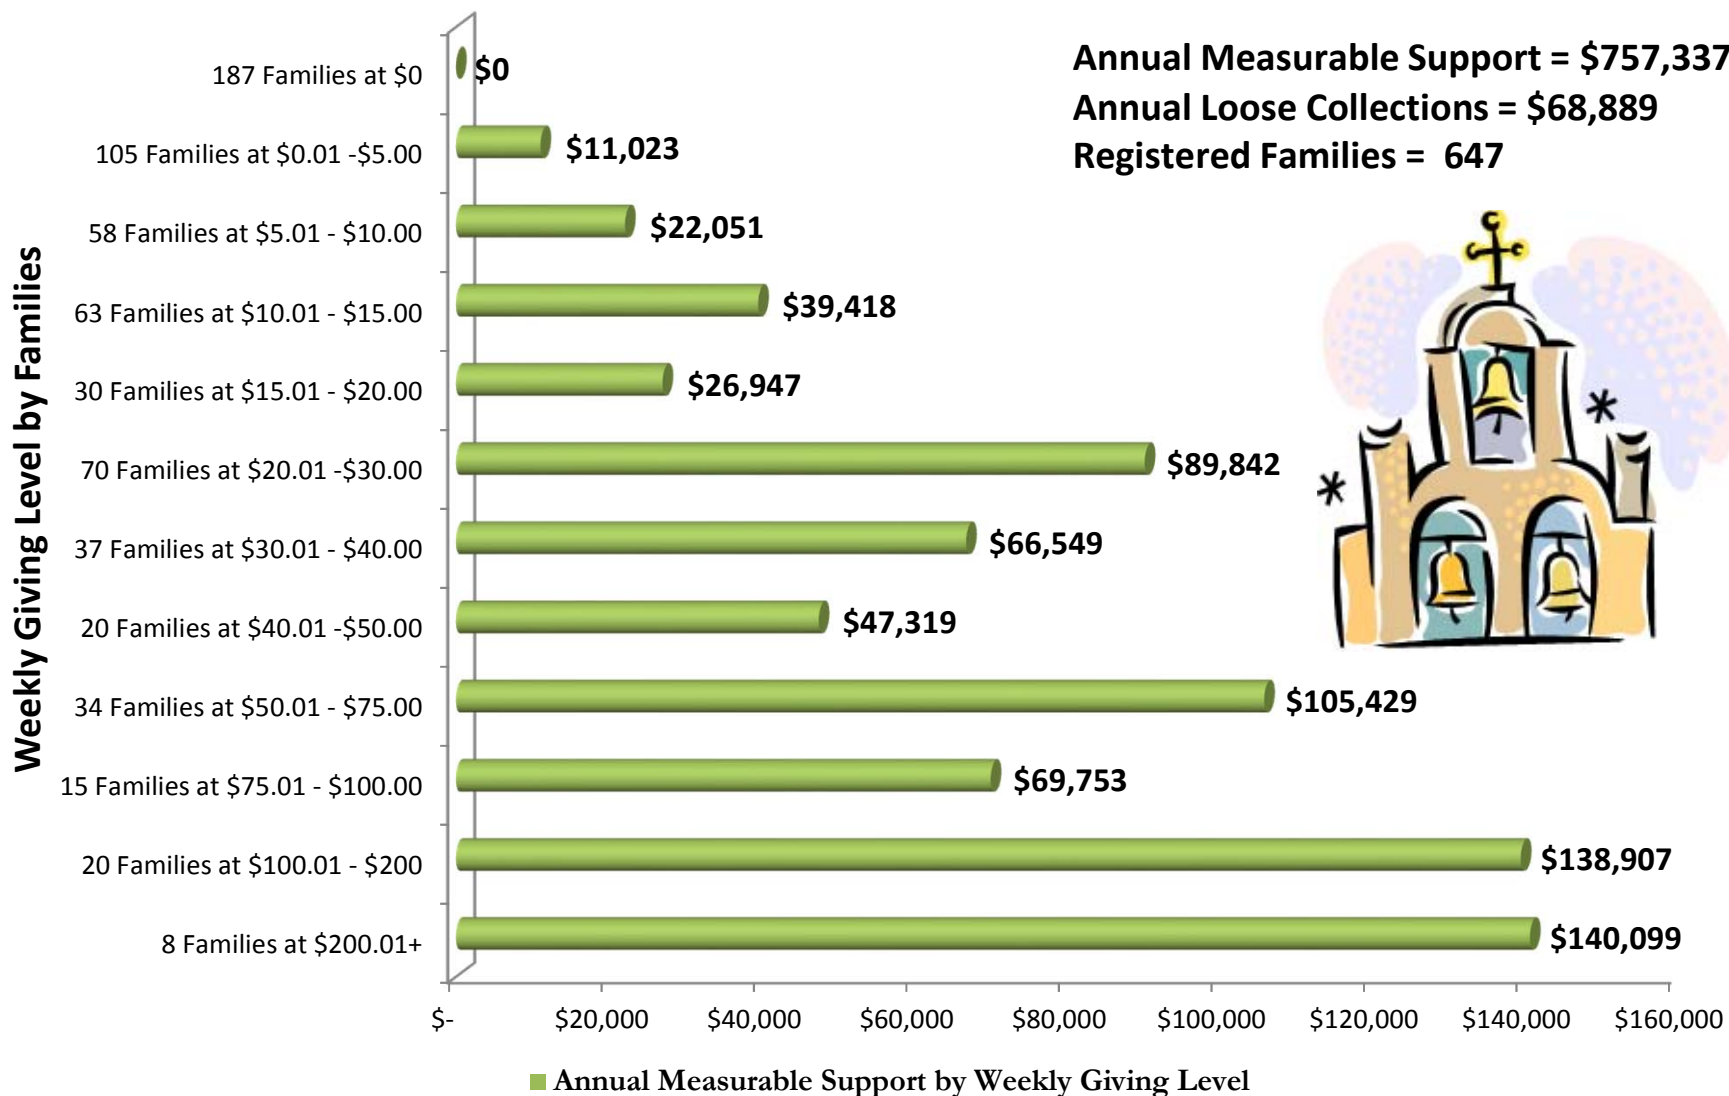

St. Stephen Catholic Church Annual Measurable Support by Parish Families

This graph only depicts measurable support through Faith Direct and the parish envelopes.

We appreciate those who provide annual support of \$68,889 that cannot be measured (i.e. non-parishioners and cash donors).