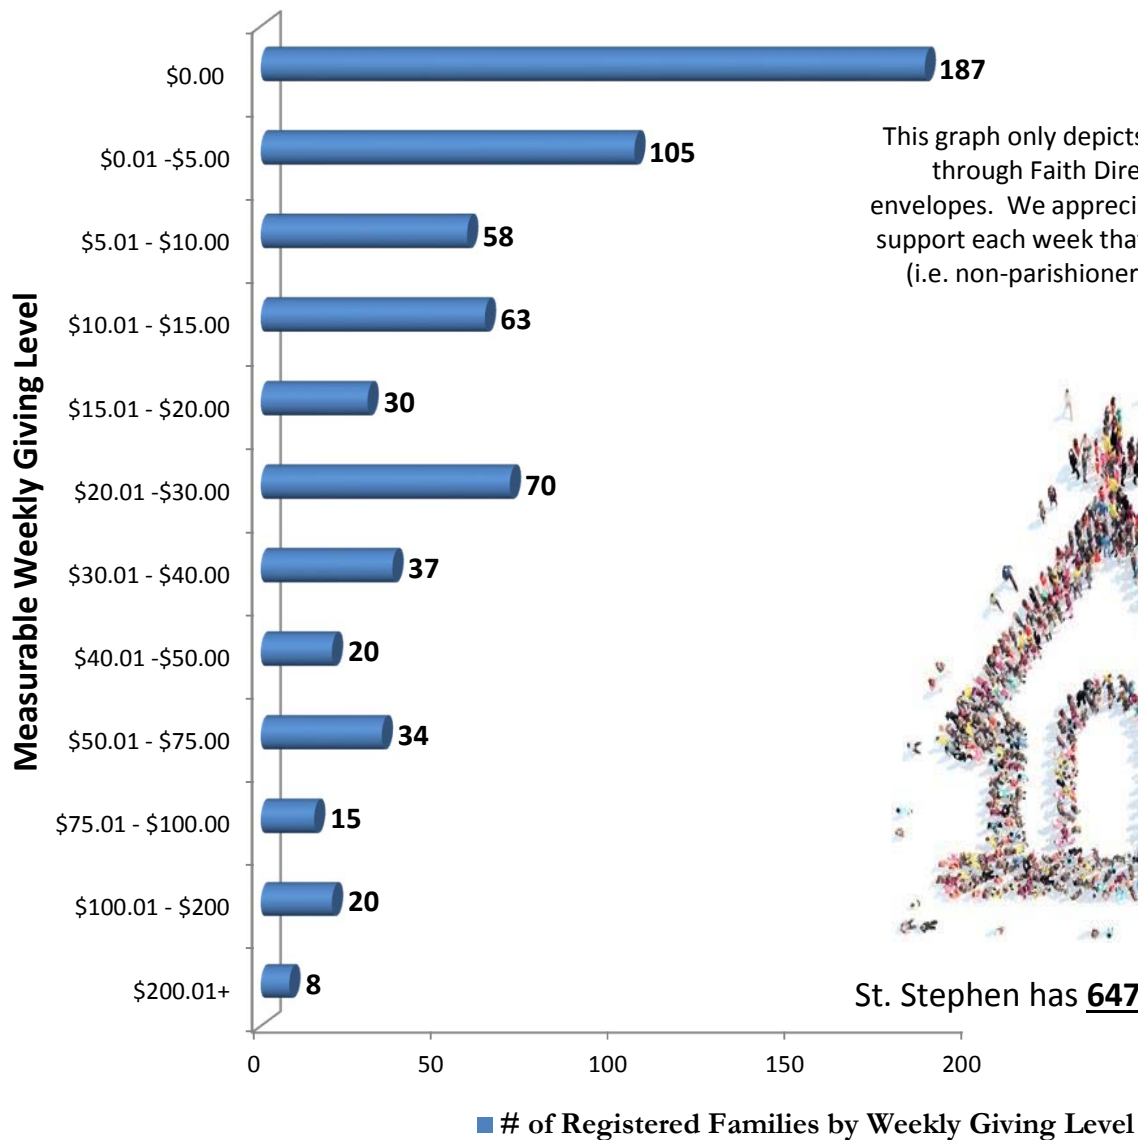

## St. Stephen Catholic Church Measurable Weekly Giving Level by Registered Families

This graph only depicts measurable support through Faith Direct and the parish envelopes. We appreciate those who provide support each week that cannot be measured (i.e. non-parishioners and cash donors).

St. Stephen has 647 Registered Families

**We Need Your Support to Build A Strong Foundation!**